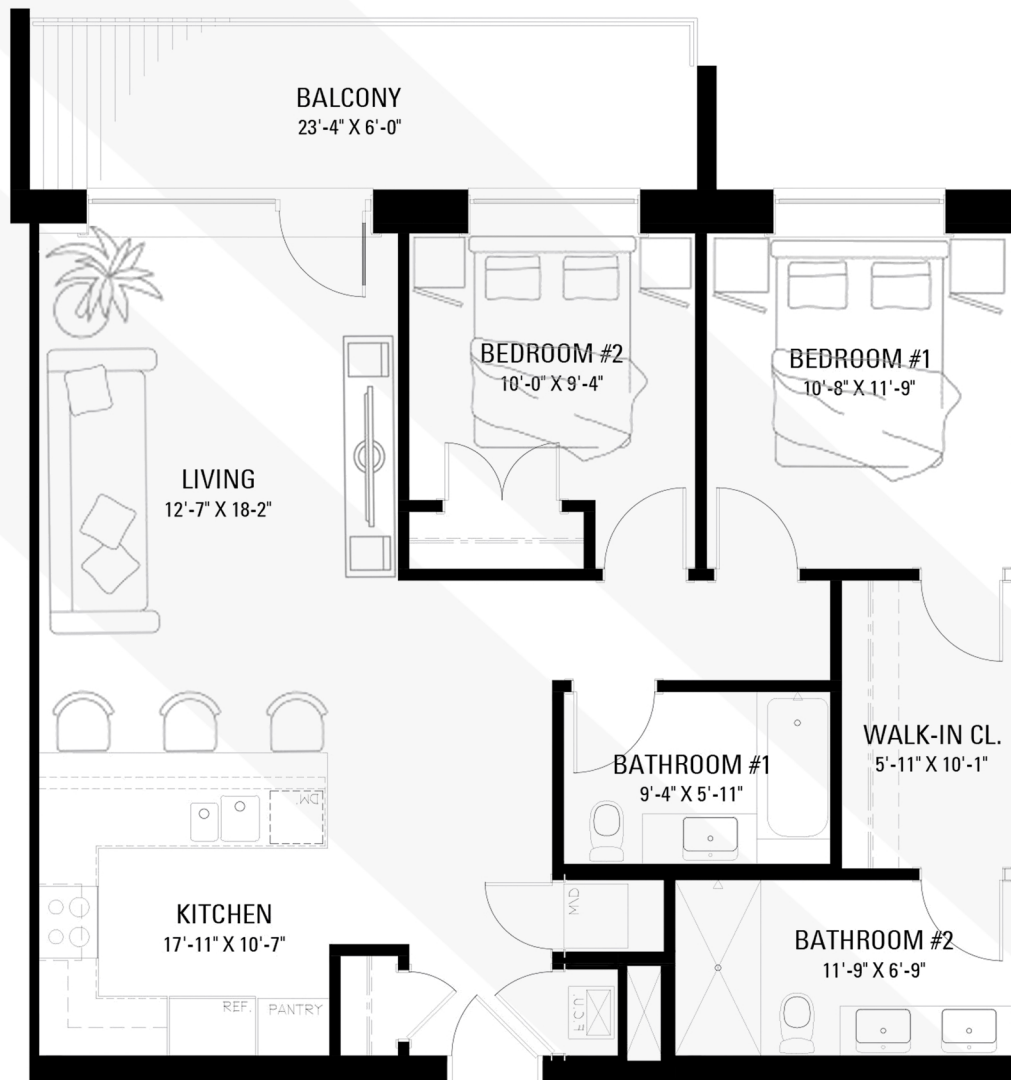

NOVÚ

UNIT 2F
1,066 SQUARE FEET
2 BEDROOM, 2 BATHROOM

UNITS: x01, x04, x06, x21, x24, x26

ALL FLOOR PLANS SPEC SHEETS AND DRAWINGS ARE FOR MARKETING PURPOSES ONLY AND SUBJECT TO CHANGE WITHOUT NOTICE TO PURCHASERS AT SELLERS SOLE AND ABSOLUTE DISCRETION. THE FLOOR PLANS SPEC SHEETS AND DRAWINGS ARE PREPARED IN ADVANCE OF COMMENCEMENT OF CONSTRUCTION OF PROPERTY AND AS SUCH THE SQUARE FOOTAGE CANNOT BE ACCURATELY DISCLOSED AS DIMENSIONS MAY VARY SLIGHTLY DURING THE COURSE OF CONSTRUCTION.