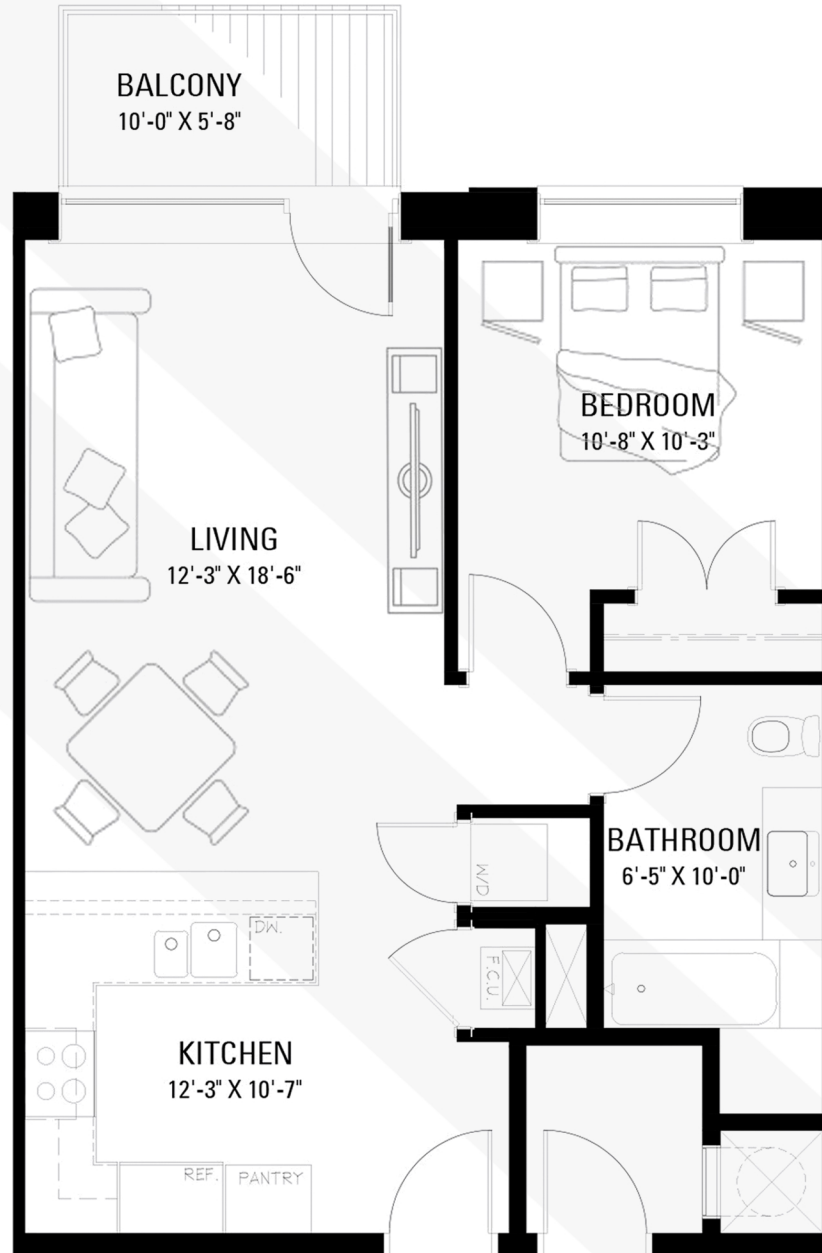

NOVÚ

UNIT 1D
685 SQUARE FEET
1 BEDROOM, 1 BATHROOM

UNITS: x39

ALL FLOOR PLANS SPEC SHEETS AND DRAWINGS ARE FOR MARKETING PURPOSES ONLY AND SUBJECT TO CHANGE WITHOUT NOTICE TO PURCHASERS AT SELLERS SOLE AND ABSOLUTE DISCRETION. THE FLOOR PLANS SPEC SHEETS AND DRAWINGS ARE PREPARED IN ADVANCE OF COMMENCEMENT OF CONSTRUCTION OF PROPERTY AND AS SUCH THE SQUARE FOOTAGE CANNOT BE ACCURATELY DISCLOSED AS DIMENSIONS MAY VARY SLIGHTLY DURING THE COURSE OF CONSTRUCTION.