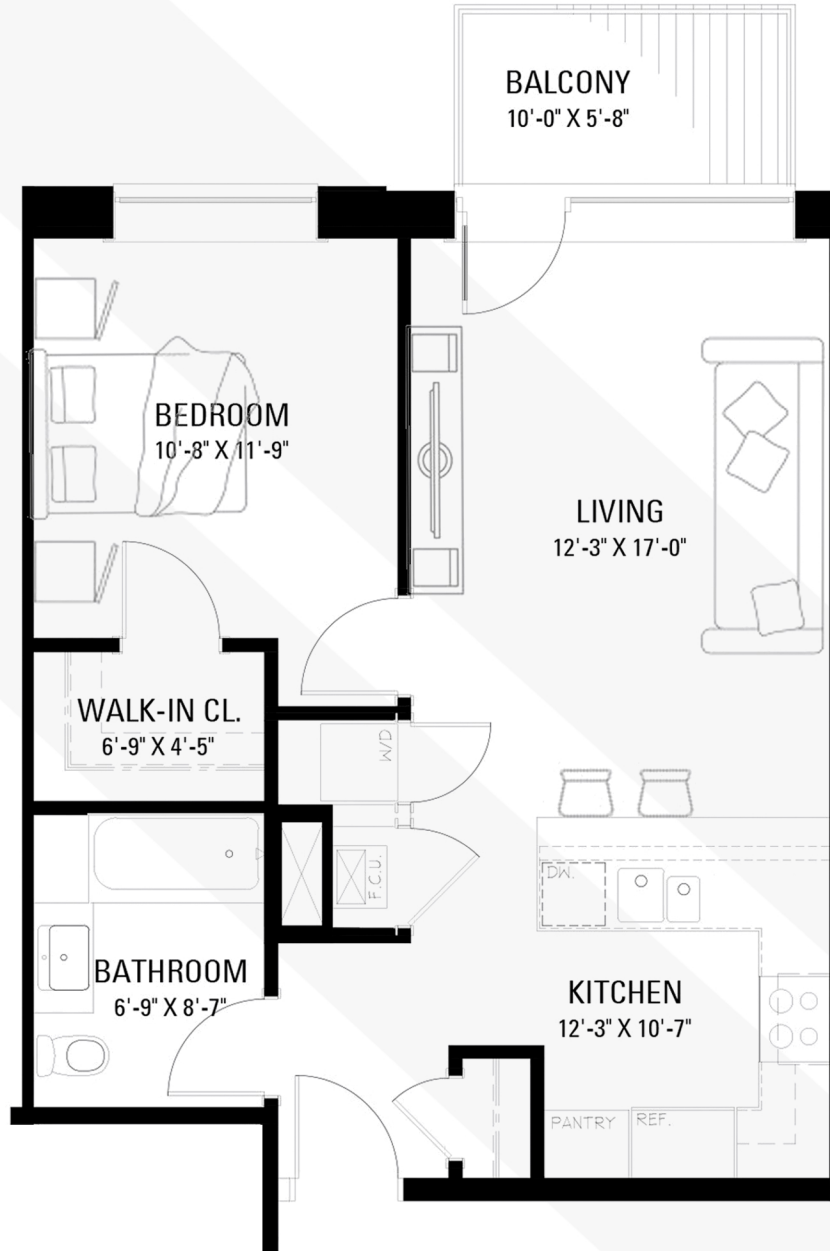

NOVÚ

UNIT 1E
690 SQUARE FEET
1 BEDROOM, 1 BATHROOM

UNITS: x12

ALL FLOOR PLANS SPEC SHEETS AND DRAWINGS ARE FOR MARKETING PURPOSES ONLY AND SUBJECT TO CHANGE WITHOUT NOTICE TO PURCHASERS AT SELLERS SOLE AND ABSOLUTE DISCRETION. THE FLOOR PLANS SPEC SHEETS AND DRAWINGS ARE PREPARED IN ADVANCE OF COMMENCEMENT OF CONSTRUCTION OF PROPERTY AND AS SUCH THE SQUARE FOOTAGE CANNOT BE ACCURATELY DISCLOSED AS DIMENSIONS MAY VARY SLIGHTLY DURING THE COURSE OF CONSTRUCTION.