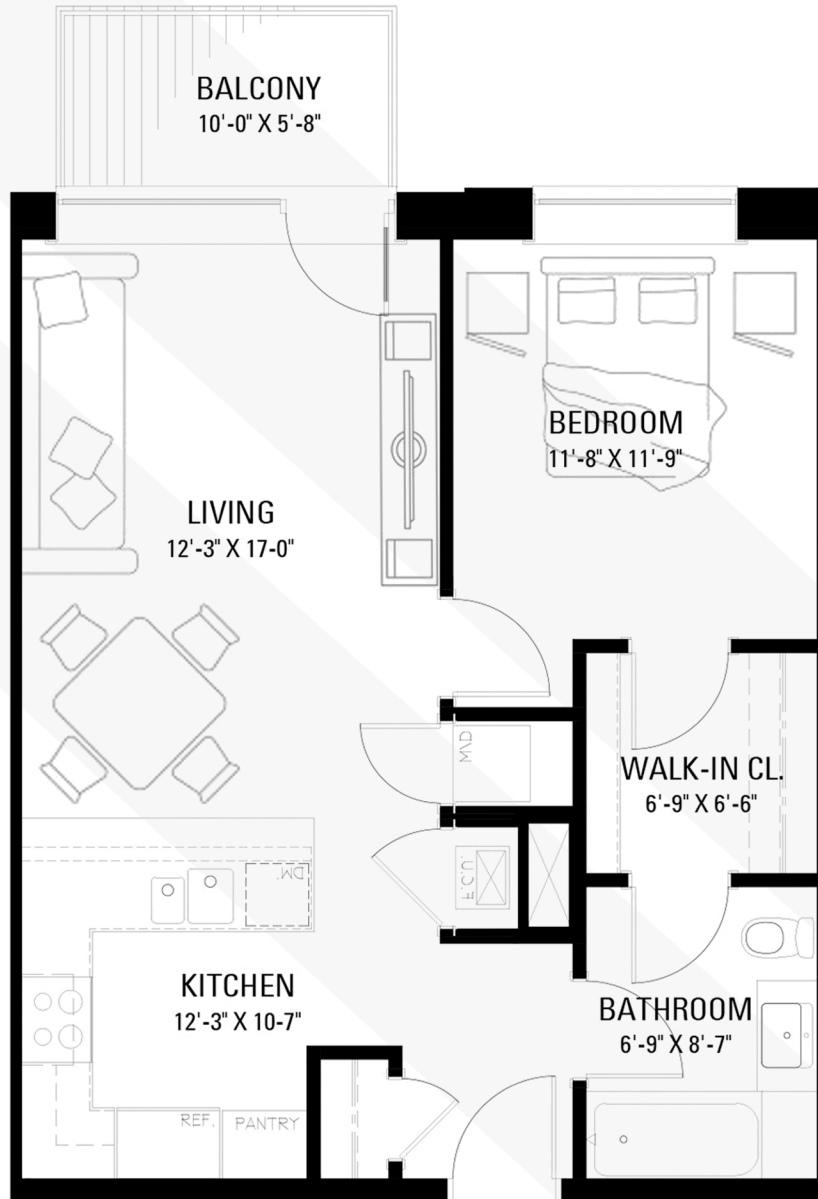

NOVÚ

UNIT 1F
706 SQUARE FEET
1 BEDROOM, 1 BATHROOM

UNITS: x16, x36

ALL FLOOR PLANS SPEC SHEETS AND DRAWINGS ARE FOR MARKETING PURPOSES ONLY AND SUBJECT TO CHANGE WITHOUT NOTICE TO PURCHASERS AT SELLERS SOLE AND ABSOLUTE DISCRETION. THE FLOOR PLANS SPEC SHEETS AND DRAWINGS ARE PREPARED IN ADVANCE OF COMMENCEMENT OF CONSTRUCTION OF PROPERTY AND AS SUCH THE SQUARE FOOTAGE CANNOT BE ACCURATELY DISCLOSED AS DIMENSIONS MAY VARY SLIGHTLY DURING THE COURSE OF CONSTRUCTION.