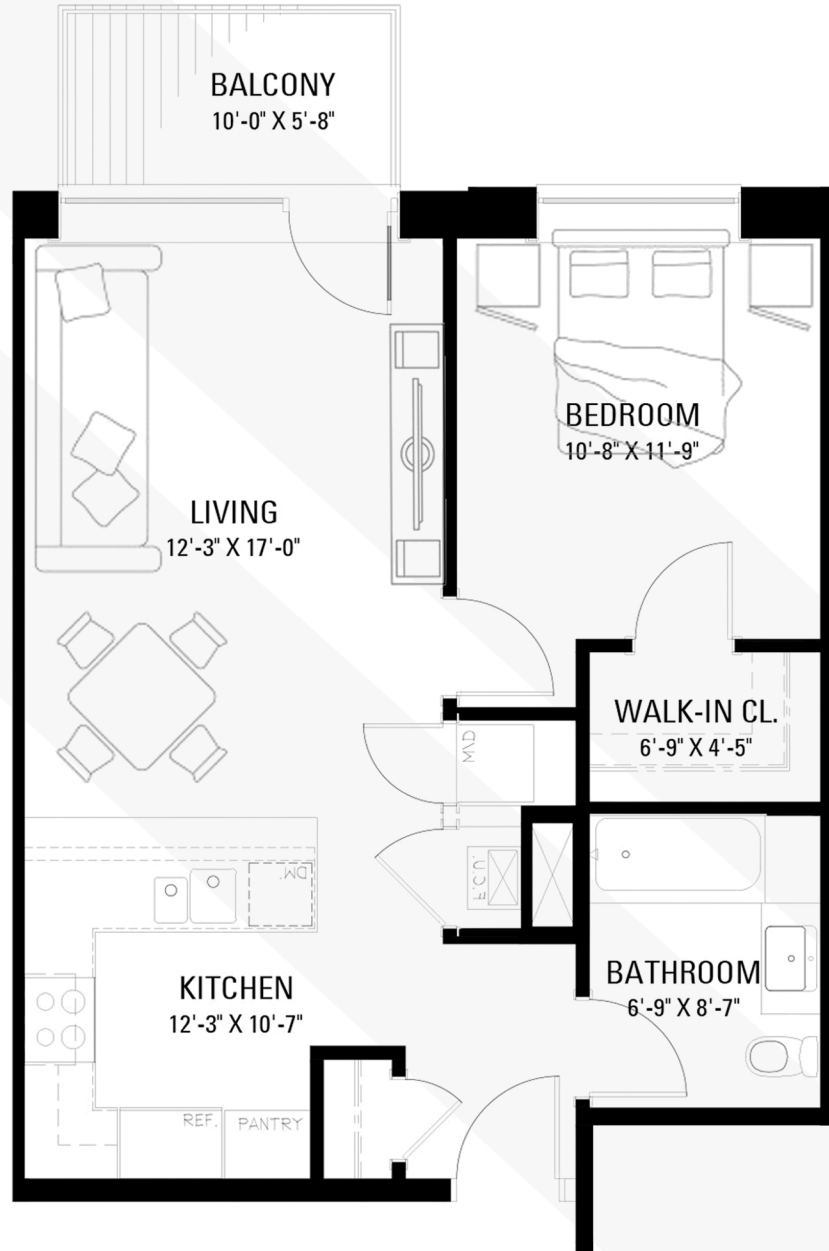

NOVÚ

UNIT 1H
690 SQUARE FEET
1 BEDROOM, 1 BATHROOM

UNITS: x37

ALL FLOOR PLANS SPEC SHEETS AND DRAWINGS ARE FOR MARKETING PURPOSES ONLY AND SUBJECT TO CHANGE WITHOUT NOTICE TO PURCHASERS AT SELLERS SOLE AND ABSOLUTE DISCRETION. THE FLOOR PLANS SPEC SHEETS AND DRAWINGS ARE PREPARED IN ADVANCE OF COMMENCEMENT OF CONSTRUCTION OF PROPERTY AND AS SUCH THE SQUARE FOOTAGE CANNOT BE ACCURATELY DISCLOSED AS DIMENSIONS MAY VARY SLIGHTLY DURING THE COURSE OF CONSTRUCTION.