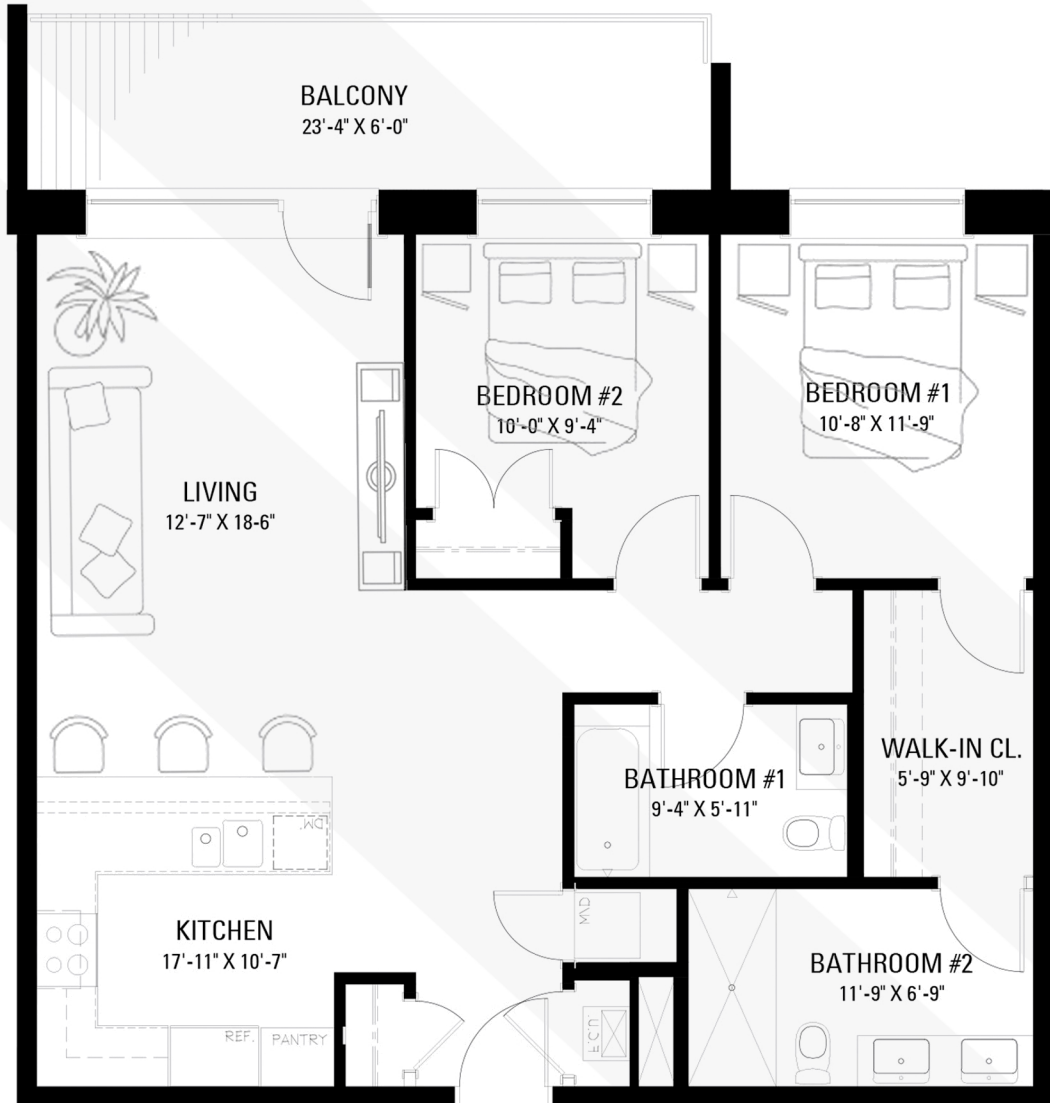

NOVÚ

 UNIT 2E

1,071 SQUARE FEET
2 BEDROOM, 2 BATHROOM

UNITS: x17, x38

ALL FLOOR PLANS SPEC SHEETS AND DRAWINGS ARE FOR MARKETING PURPOSES ONLY AND SUBJECT TO CHANGE WITHOUT NOTICE TO PURCHASERS AT SELLERS SOLE AND ABSOLUTE DISCRETION. THE FLOOR PLANS SPEC SHEETS AND DRAWINGS ARE PREPARED IN ADVANCE OF COMMENCEMENT OF CONSTRUCTION OF PROPERTY AND AS SUCH THE SQUARE FOOTAGE CANNOT BE ACCURATELY DISCLOSED AS DIMENSIONS MAY VARY SLIGHTLY DURING THE COURSE OF CONSTRUCTION.