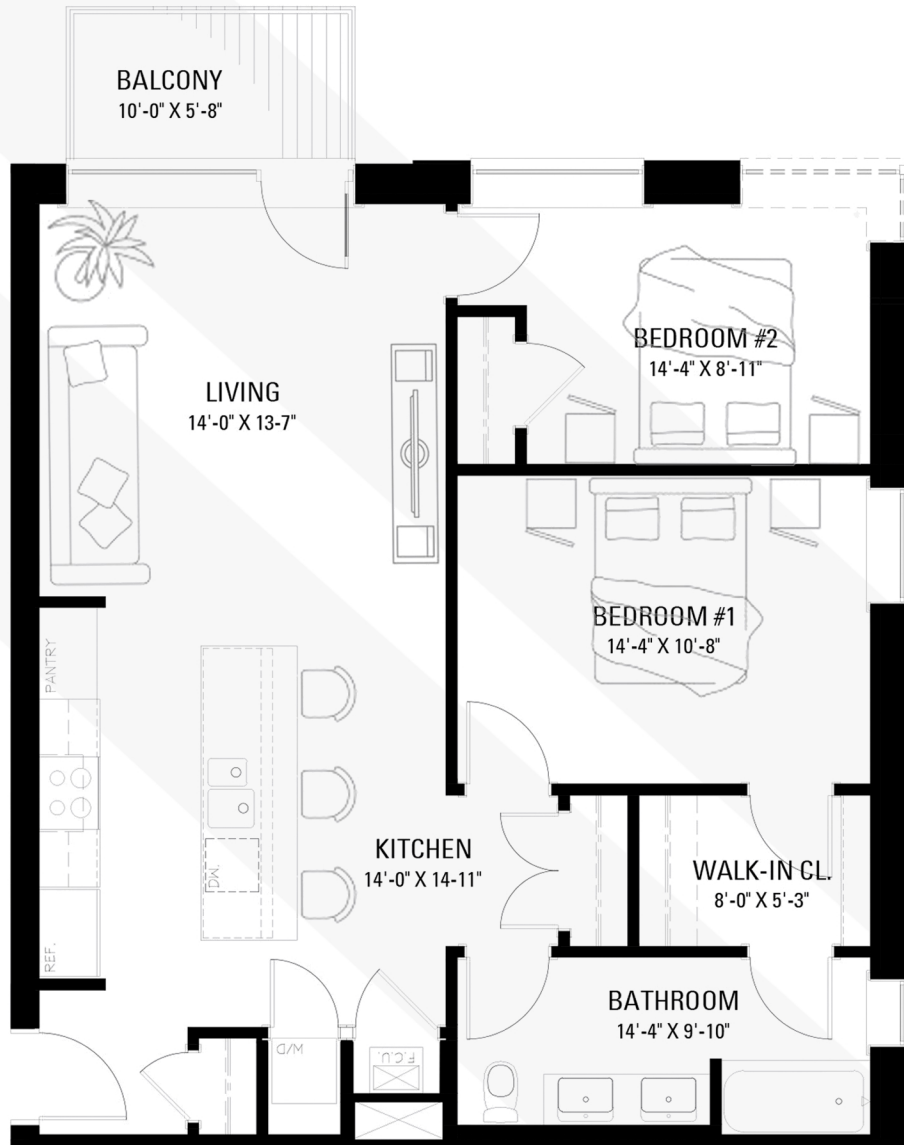

NOVÚ

UNIT 2D
1,051 SQUARE FEET
2 BEDROOM, 1 BATHROOM

UNITS: x08, x28

ALL FLOOR PLANS SPEC SHEETS AND DRAWINGS ARE FOR MARKETING PURPOSES ONLY AND SUBJECT TO CHANGE WITHOUT NOTICE TO PURCHASERS AT SELLERS SOLE AND ABSOLUTE DISCRETION. THE FLOOR PLANS SPEC SHEETS AND DRAWINGS ARE PREPARED IN ADVANCE OF COMMENCEMENT OF CONSTRUCTION OF PROPERTY AND AS SUCH THE SQUARE FOOTAGE CANNOT BE ACCURATELY DISCLOSED AS DIMENSIONS MAY VARY SLIGHTLY DURING THE COURSE OF CONSTRUCTION.