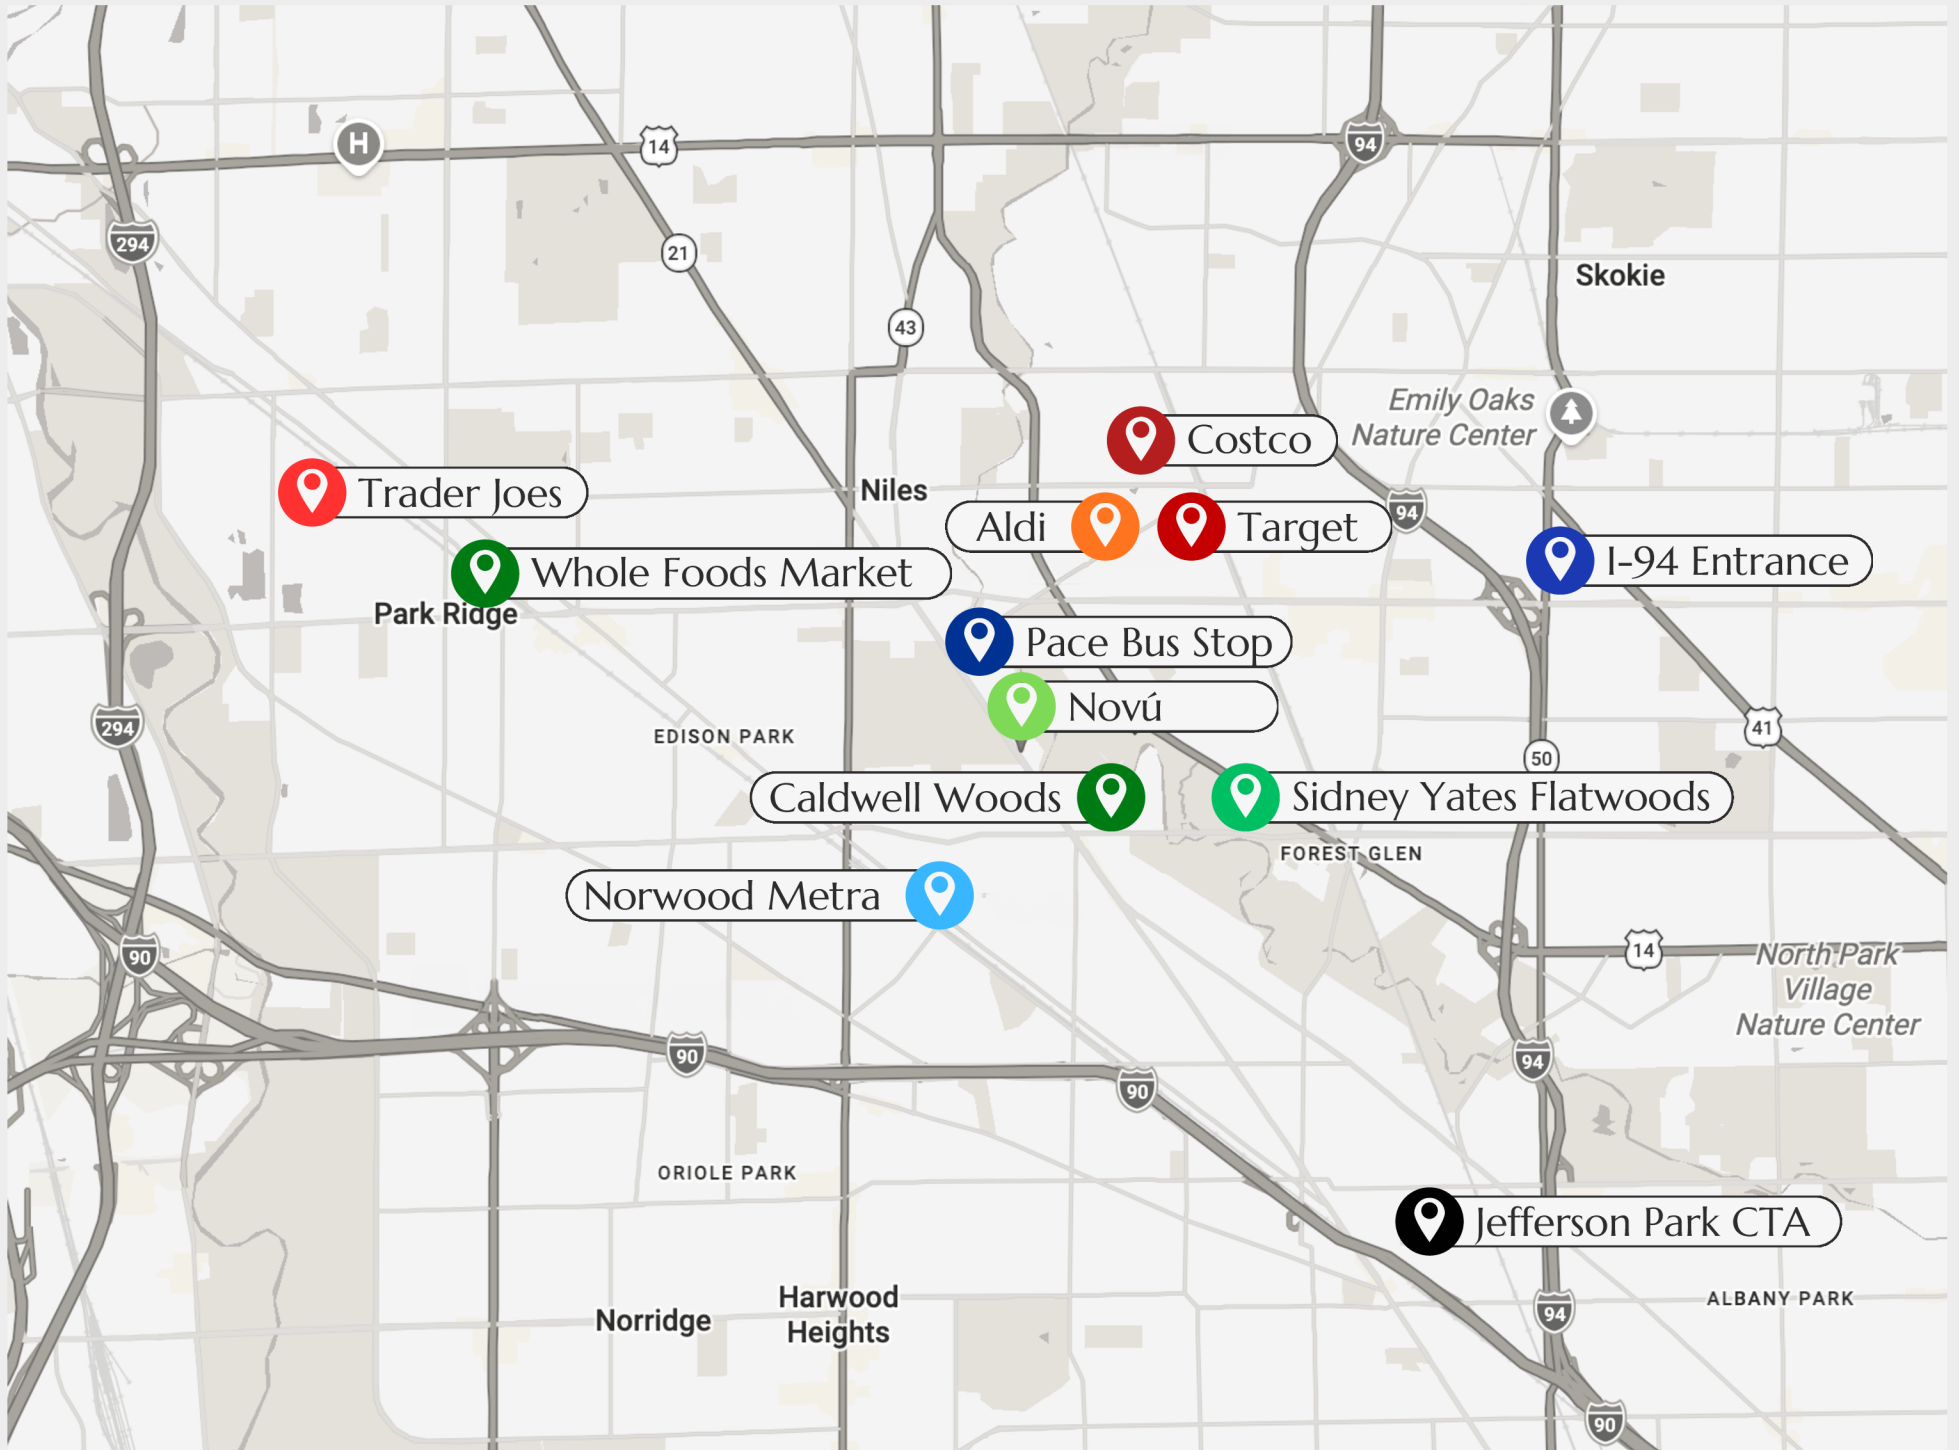

# NOVÚ

at the center of it all...

## Stores

- Target  
1.7 miles
- Costco  
1.7 miles
- Aldi  
1.7 miles
- Whole Foods  
2.1 miles
- Trader Joes  
2.5 miles

## Transportation

- Norwood Metra Station  
2.8 miles
- Jefferson Park (CTA Station)  
5.1 miles
- I-94 Entrance  
3.8 miles
- Pace Bus Stop  
(Milwaukee Ave. & Imlay St.)  
2.1 miles

## Landmarks

- Novú Apartments
- Caldwell Woods  
0.6 miles
- Sidney Yates Flatwoods  
(Nature preserve)  
0.6 miles