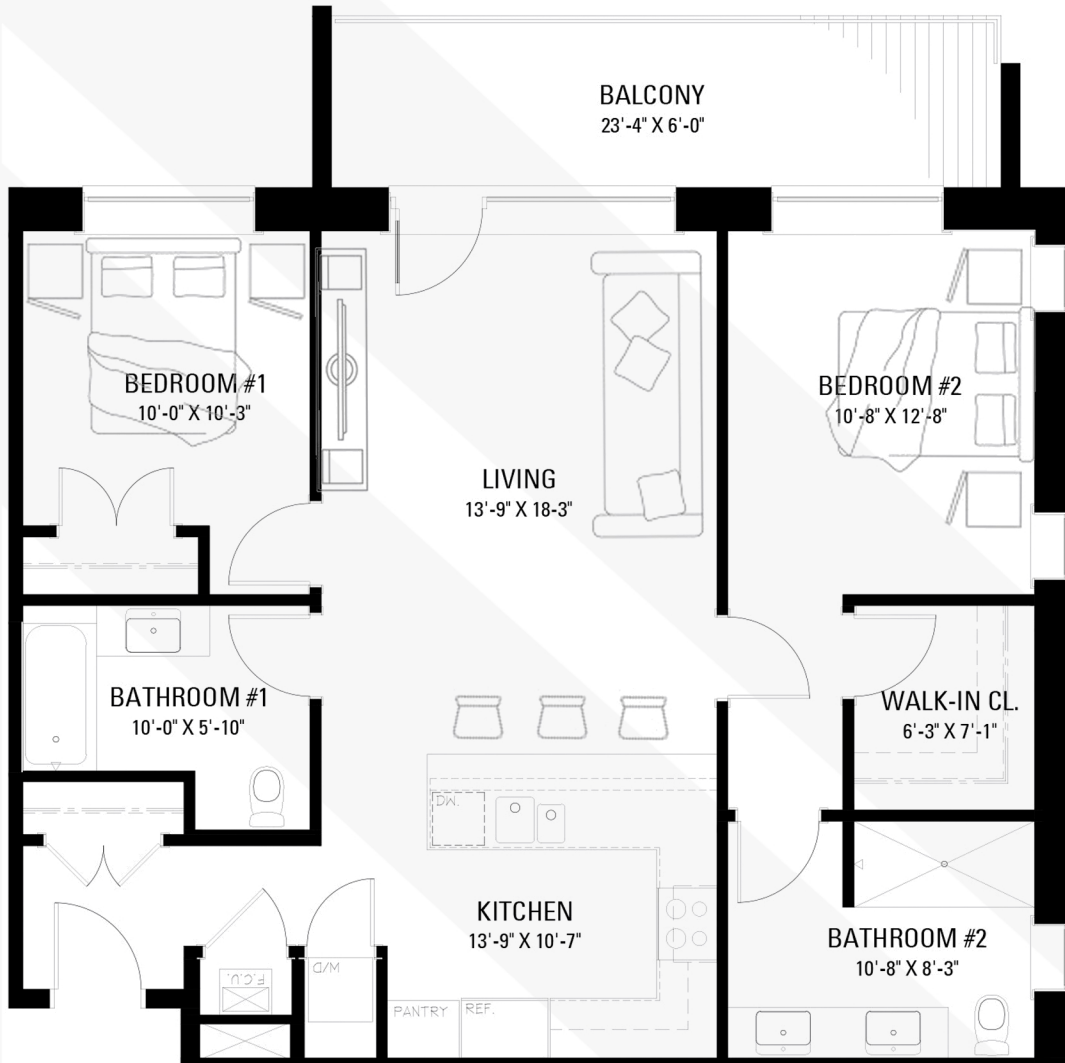

NOVÚ

UNIT 2C
1,127 SQUARE FEET
2 BEDROOM, 2 BATHROOM

UNITS: x40

ALL FLOOR PLANS SPEC SHEETS AND DRAWINGS ARE FOR MARKETING PURPOSES ONLY AND SUBJECT TO CHANGE WITHOUT NOTICE TO PURCHASERS AT SELLERS SOLE AND ABSOLUTE DISCRETION. THE FLOOR PLANS SPEC SHEETS AND DRAWINGS ARE PREPARED IN ADVANCE OF COMMENCEMENT OF CONSTRUCTION OF PROPERTY AND AS SUCH THE SQUARE FOOTAGE CANNOT BE ACCURATELY DISCLOSED AS DIMENSIONS MAY VARY SLIGHTLY DURING THE COURSE OF CONSTRUCTION.